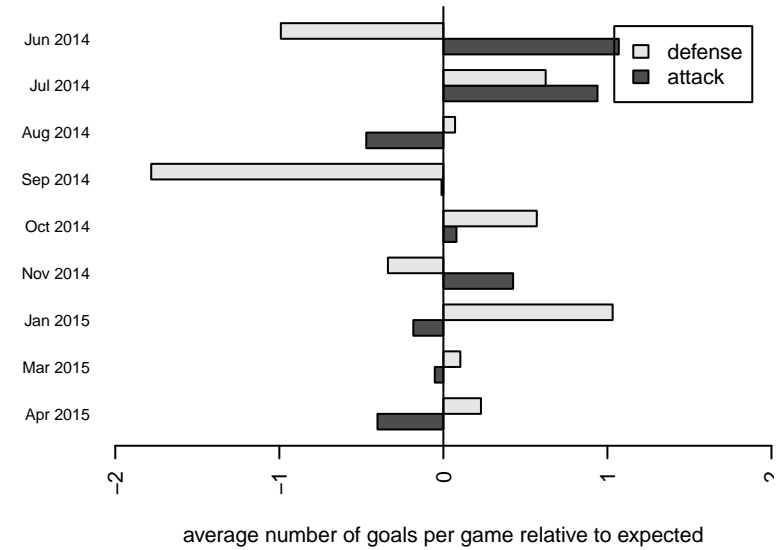

Performance relative to 13 month average