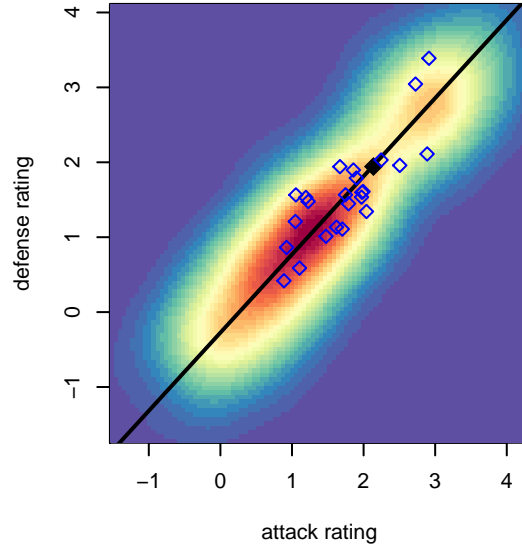

**attack and defense rating
relative to others at age
and all opponents in last 13 months**