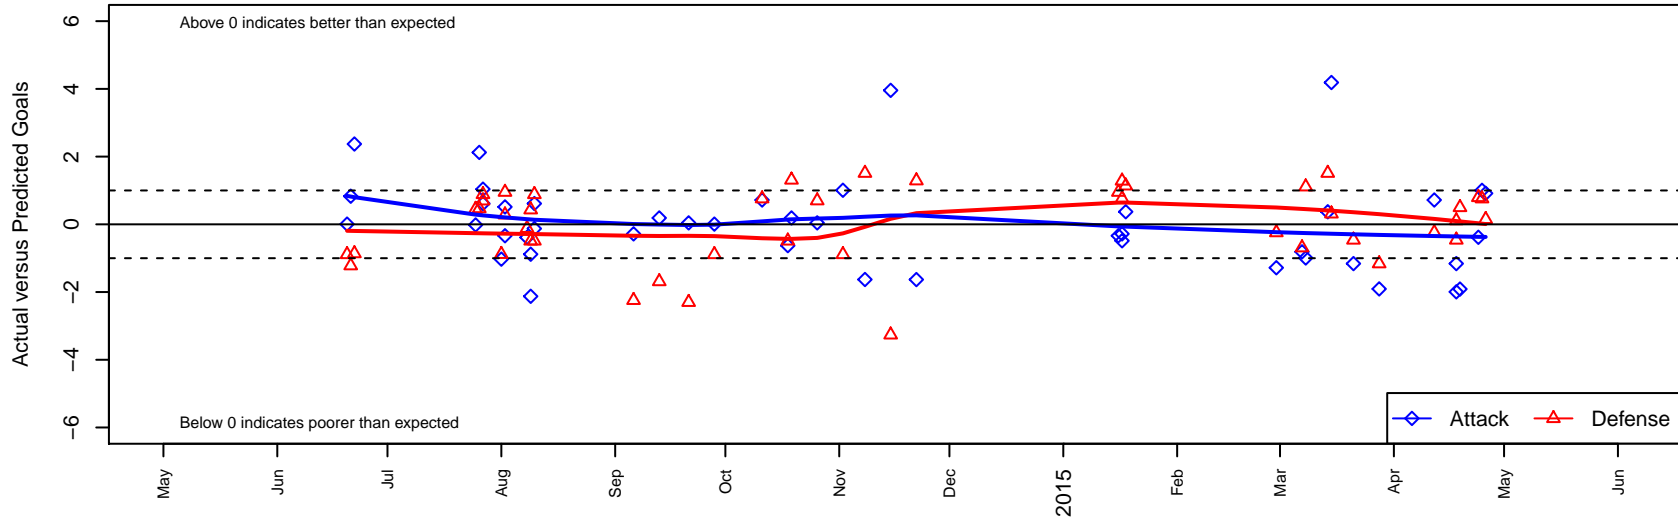

Tynecastle FC G00

Tynecastle FC
 Everett, WA
 G00 total strength=1389
 attack=8.48 defense=6.98
 fall league = PSPL Premier U14
 spr league = Spr PSPL SuperLeague U14

alt names used:
 TynecastleFC G00
 Tynecastle FC G00
 40 TynecastleFC G00
 Tynecastle FC [G00]
 Tynecastle FC G00
 TYNECASTLE FC G00
 TYNECASTLE FC TYNECASTLEFC G00 (US/
 TYNECASTLE FC TYNECASTLEFC G00 (WA,

Venues played:
 2014 US Club Regionals Premier U13
 2014 Sounders FC Cup GU14
 2014 WA Rush Cup GU14 Gold U14
 2014 Puma Rimland Pacific Cup U14
 2014 PSPL Premier U14
 2014 PacNW Winter Classic Premier U14
 2014 Spr PSPL SuperLeague U14
 2014 WA Cup GU14 Gold/Platinum U14

Tynecastle FC G00
 Dots are actual minus expected GF (blue circles) and GA (red triangles).
 Blue line is smoothed change in attack strength. Red is smoothed change in defense strength.

**attack and defense variance (black dot)
relative to other teams
and top 10 in region**