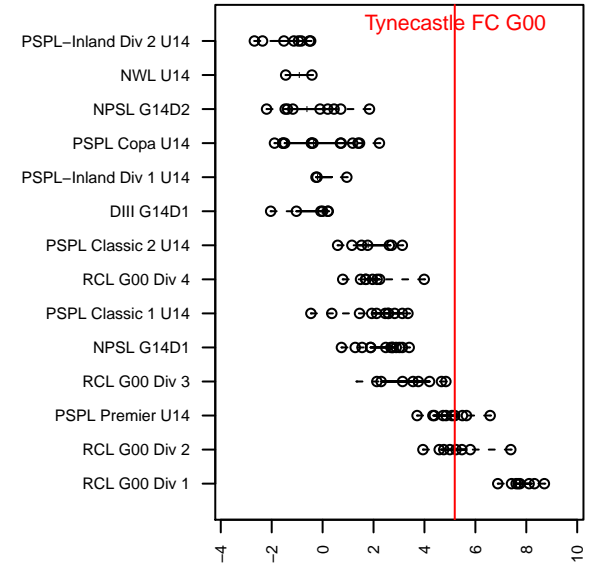

**attack and defense rating
relative to others at age
and all opponents in last 13 months**